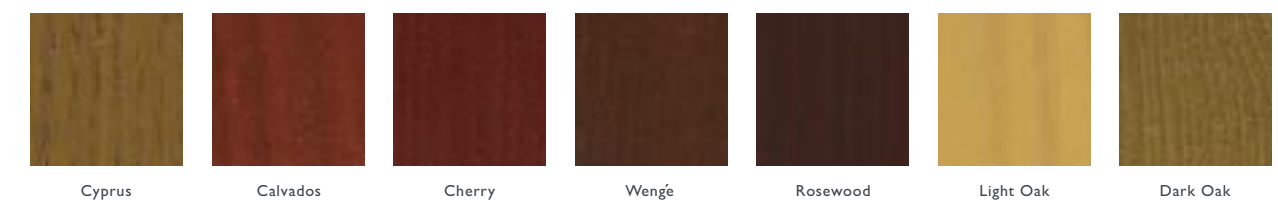

## Decorative glazing options

Flower Bevel Plant Classic

## Our most popular colour choices – many more available

## Stain Options