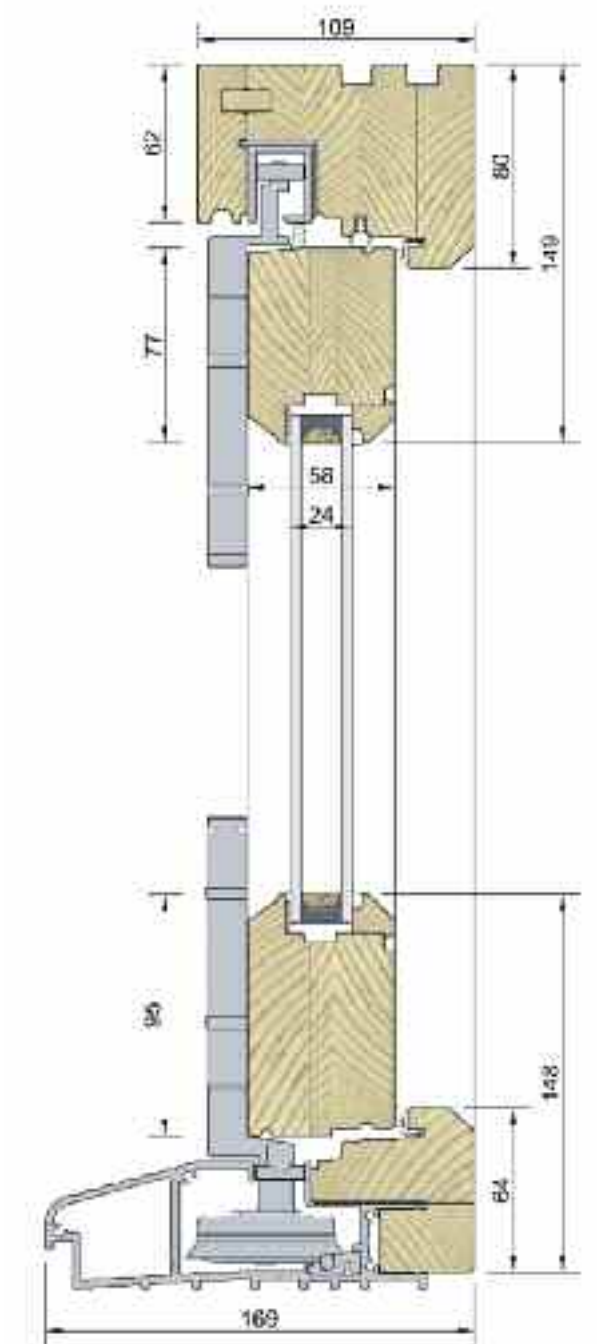

BI FOLD DOORS

section drawing

Dale Joinery Bi Fold Door section drawings are included as a guide only and are not to scale.

If you would like a quotation for an upcoming project please contact us on **0845 652 7399**.

Alternatively you can email our sales team with your plans sales@dalejoinery.co.uk