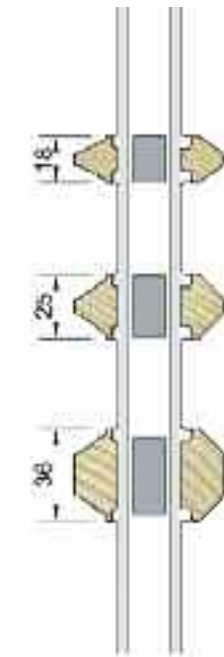

Alternatively you can email our sales team with your plans sales@dalejoinery.co.uk

**149 HIDDEN SPRING**

**176 HIDDEN SPRING**

**VENT & HEAD DRIP**

**GLAZING BARS**