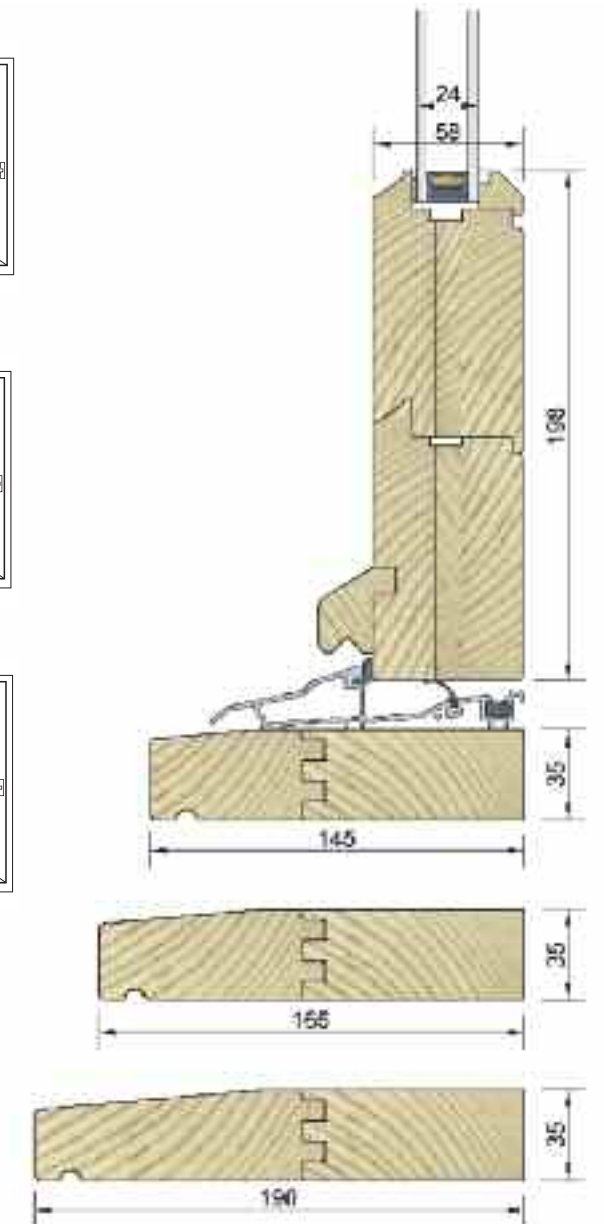

DOOR - OPEN IN