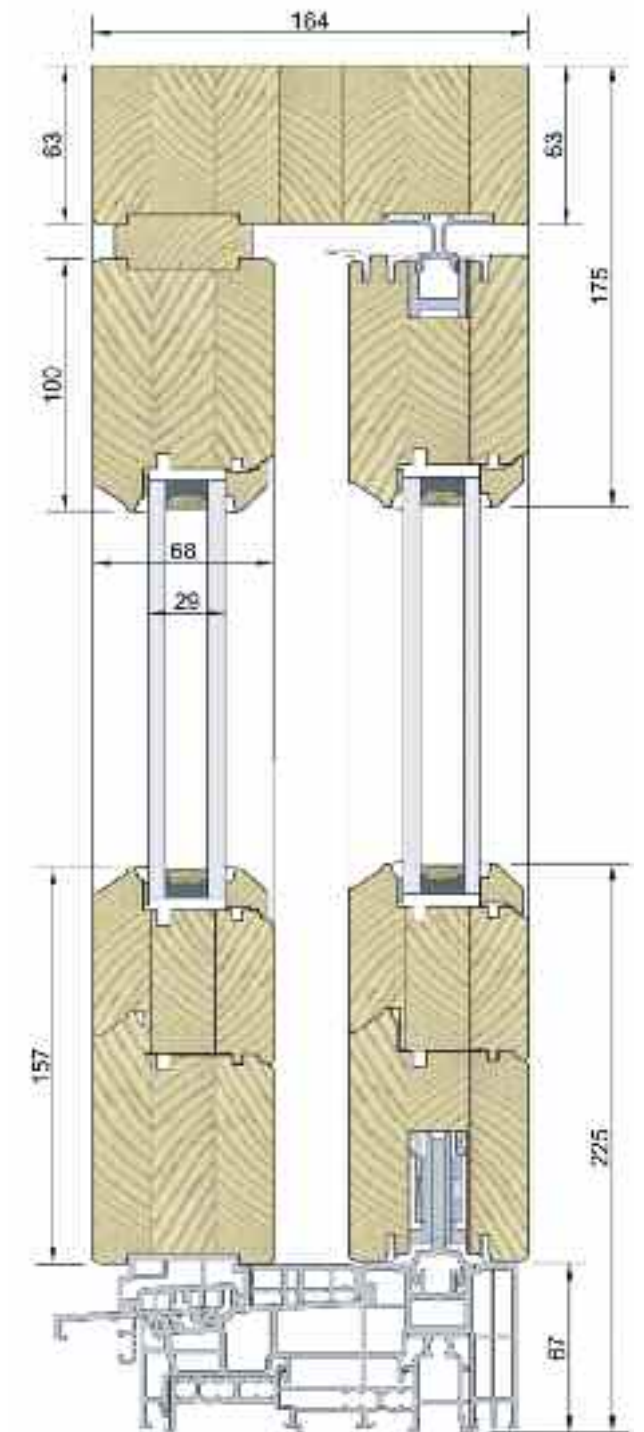

PATIO DOORS

section drawing

Dale Joinery Patio Doors can be specified in a variety of configurations, up to six sliding panels, with each panel up to three metres wide, and up to an overall width of eight metres. High security multi-point locking mechanisms and security glazing make Dale Joinery Patio doors a robust barrier against forced entry. All Dale Patio Doors are made-to-order, feature energy saving double glazing and are factory painted in a wide choice of colours to perfectly complement your interior and exterior design

Dale Joinery Patio Door section drawings are included as a guide only and are not to scale.

If you would like a quotation for an upcoming project please contact us on **0845 652 7399**.

Alternatively you can email our sales team with your plans sales@dalejoinery.co.uk