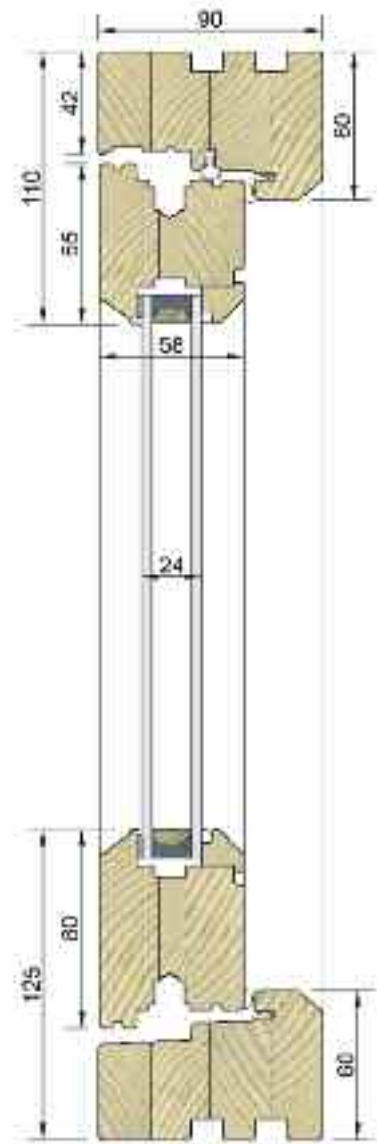

FLUSH CASEMENT

TRICKLE VENT DETAIL