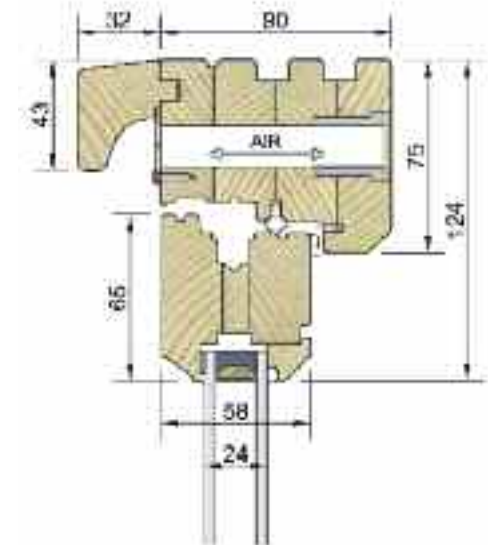

VENT & HEAD DRIP