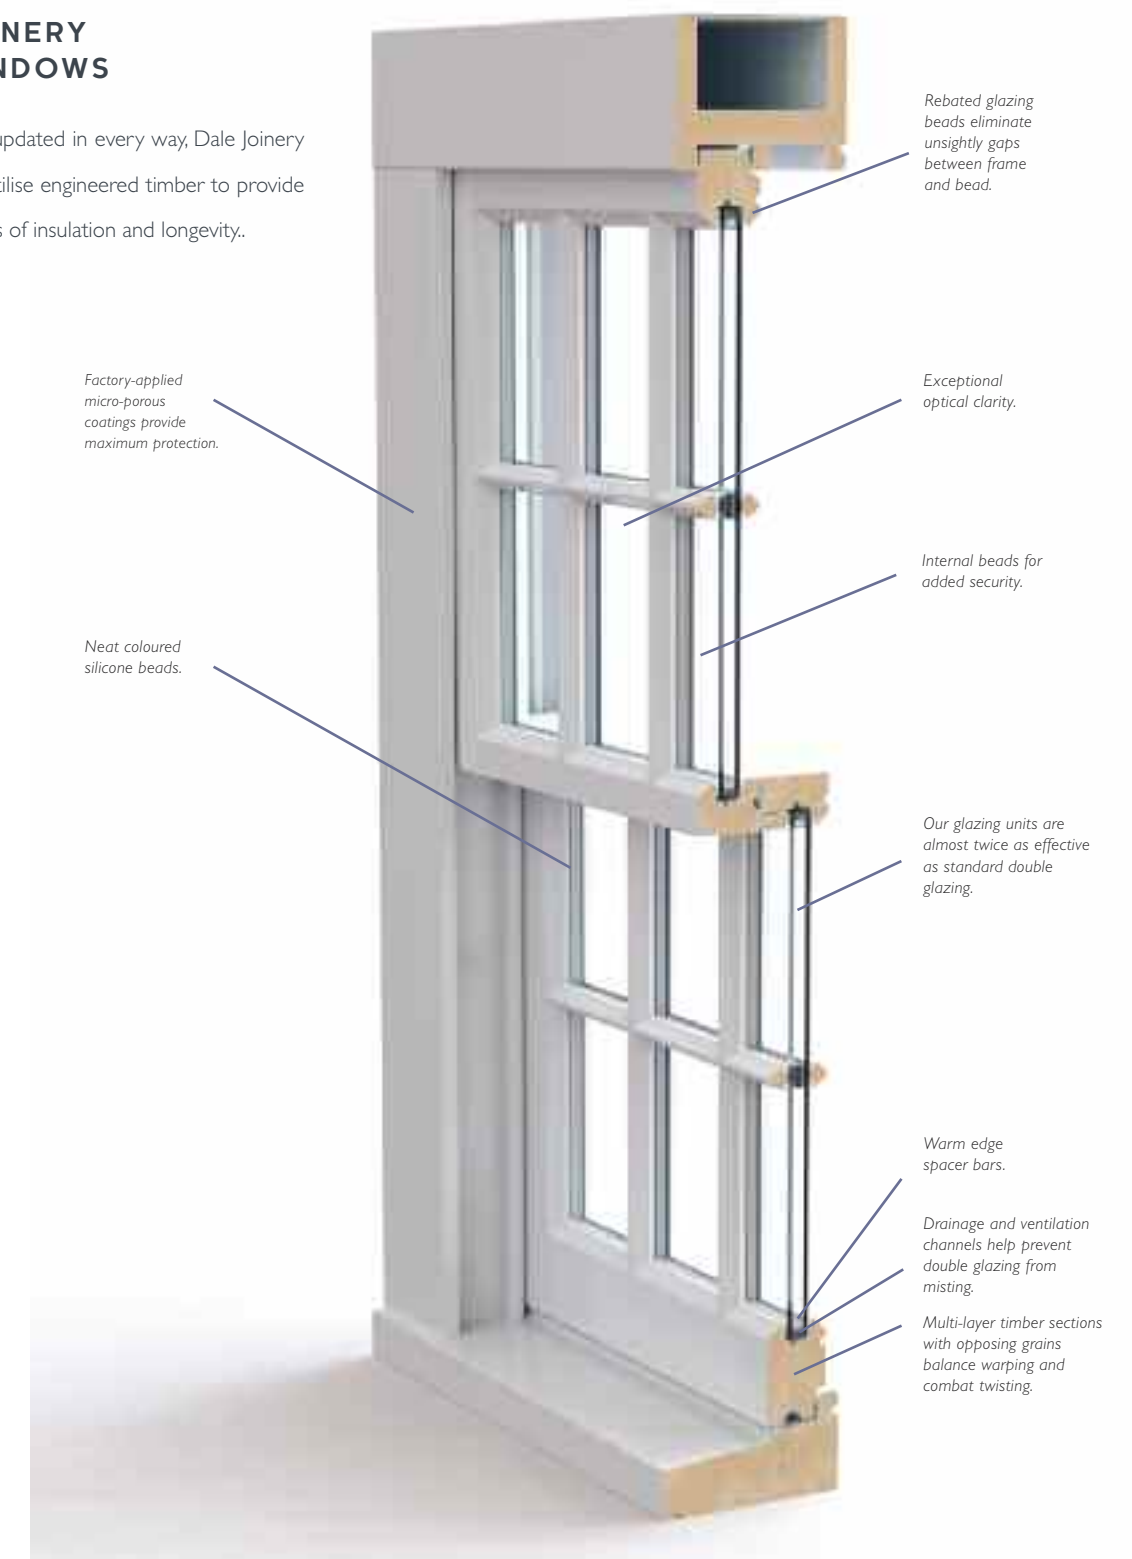

DALE JOINERY SASH WINDOWS

A classic design updated in every way, Dale Joinery Sash Windows utilise engineered timber to provide exceptional levels of insulation and longevity.