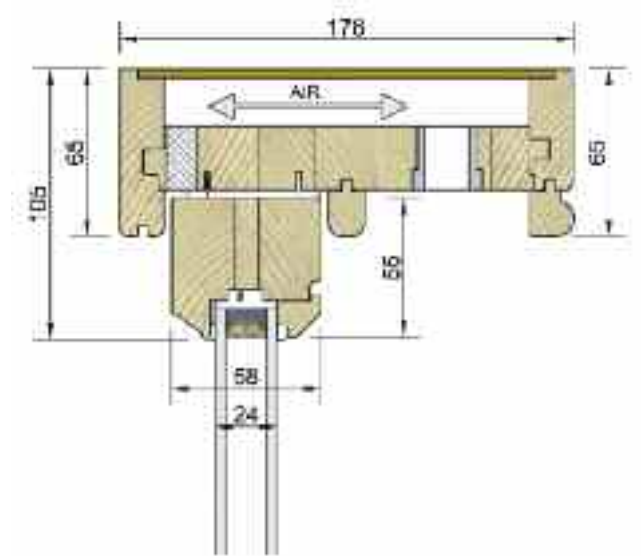

VENT & HEAD DRIP