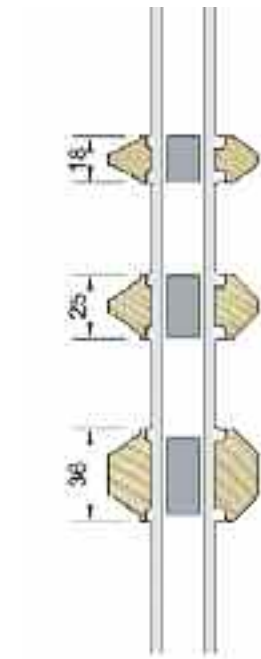

STORMPROOF CASEMENT

section drawings

Dale Joinery Stormproof Casement section drawings are included as a guide only and are not to scale.

If you would like a quotation for an upcoming project please contact us on 0845 652 7399.

Alternatively you can email our sales team with your plans sales@dalejoinery.co.uk

STORMPROOF CASEMENT

STORMPROOF CASEMENT CILL