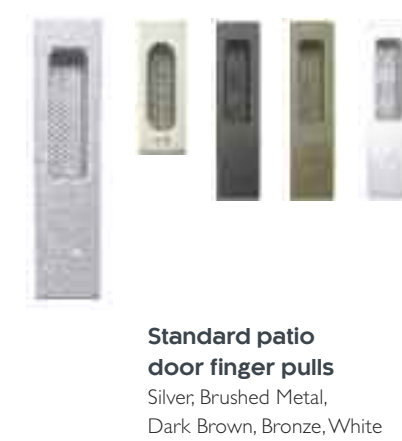

**Door hinges**  
Chrome, Satin Chrome, Black & Brass.

**Thresholds**  
Chrome Plated, Black, Polished Brass  
Fitted to complement handle colour

**Safety Chain**  
Chrome or Brass

**Standard patio door furniture**  
Silver, Brushed Metal,  
Dark Brown, Bronze, White