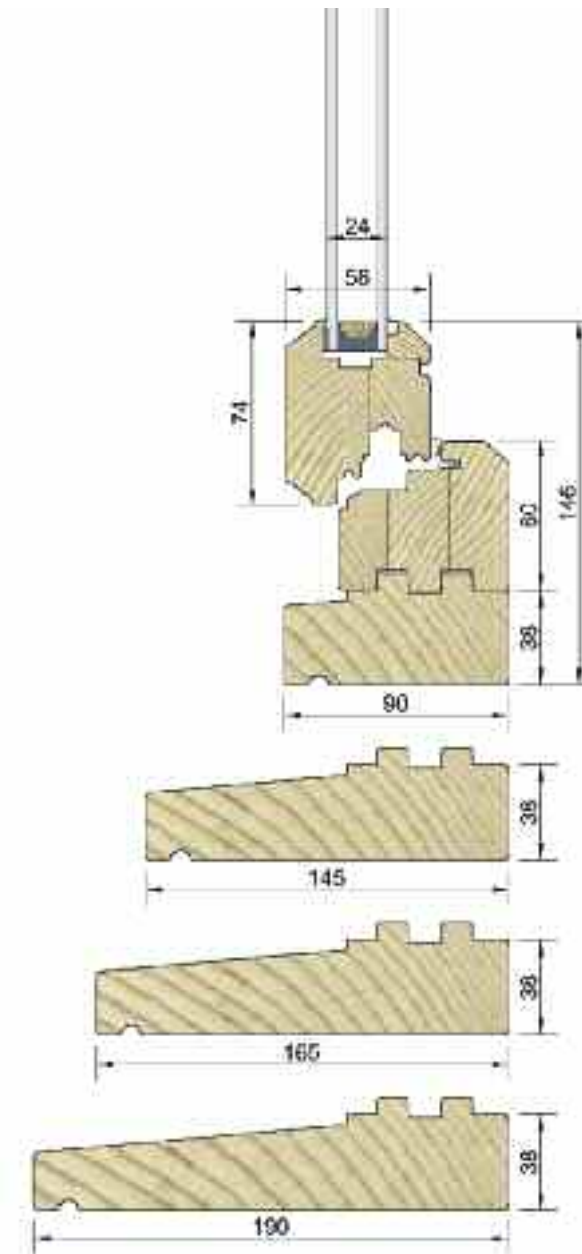

STORMPROOF CASEMENT

section drawings

Dale Joinery Stormproof Casement section drawings are included as a guide only and are not to scale.

If you would like a quotation for an upcoming project please contact us on 0845 652 7399.

Alternatively you can email our sales team with your plans sales@dalejoinery.co.uk

STORMPROOF CASEMENT

STORMPROOF CASEMENT CILL