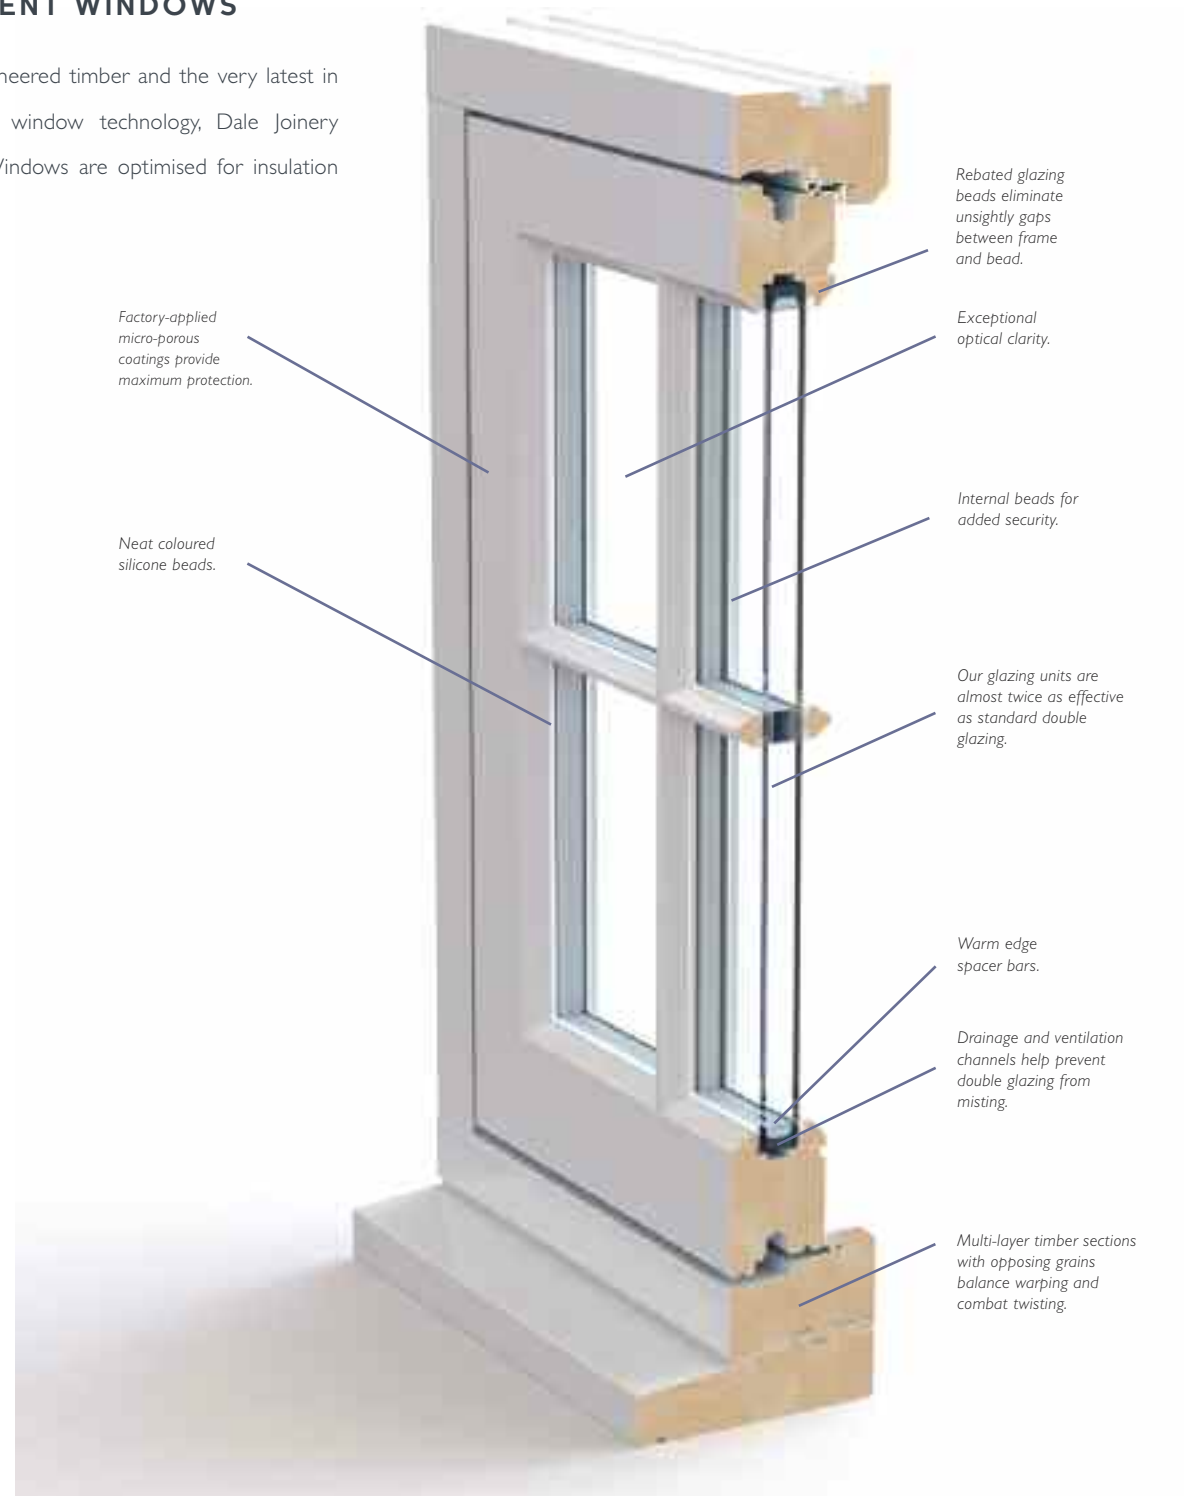

LASTING PERFORMANCE & PROVEN *sustainability*

DALE JOINERY CASEMENT WINDOWS

Utilising engineered timber and the very latest in Scandinavian window technology, Dale Joinery Casement Windows are optimised for insulation and longevity.