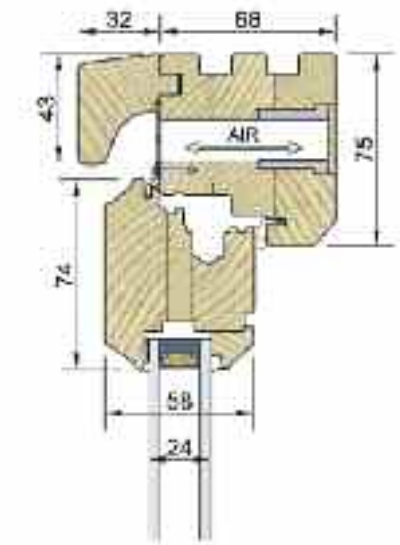

VENT & HEAD DRIP

GLAZING BARS