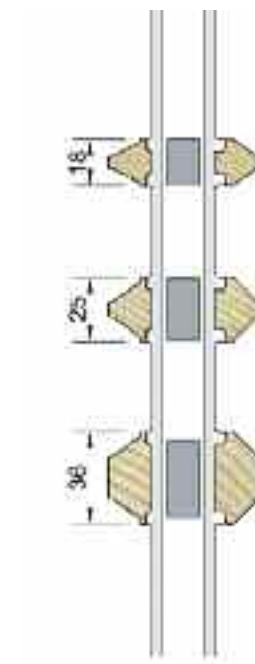

GLAZING BARS