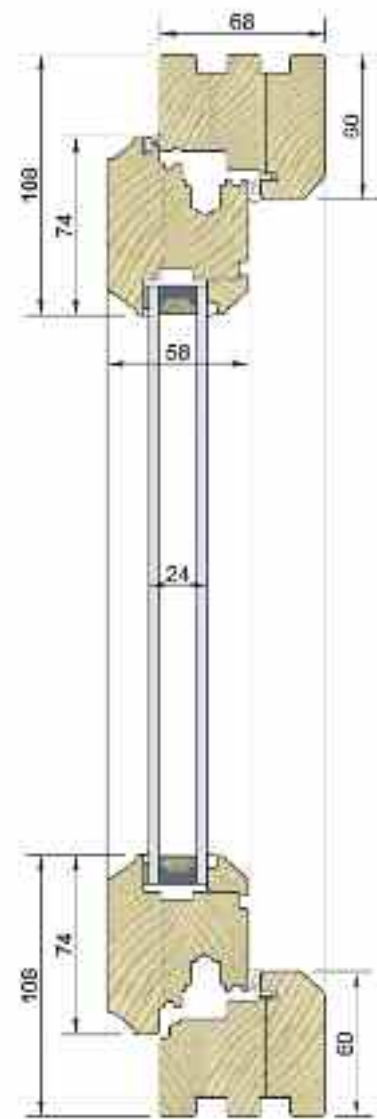

STORMPROOF CASEMENT CILL