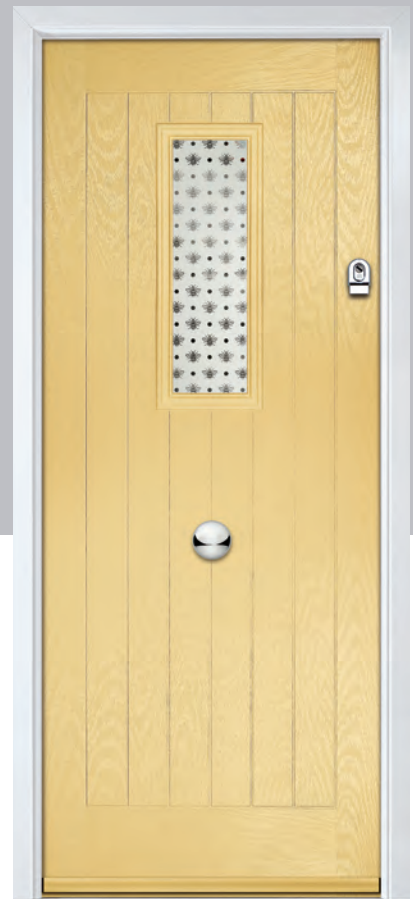

Cotswold

Door Colour: Victory Blue

Door Glass: Birchwood

Door Colour: Dusky Pink

Door Glass: Prestige

Door Colour: Citrine

Door Glass: Hive

I GRAINED TRADITIONAL DOORS