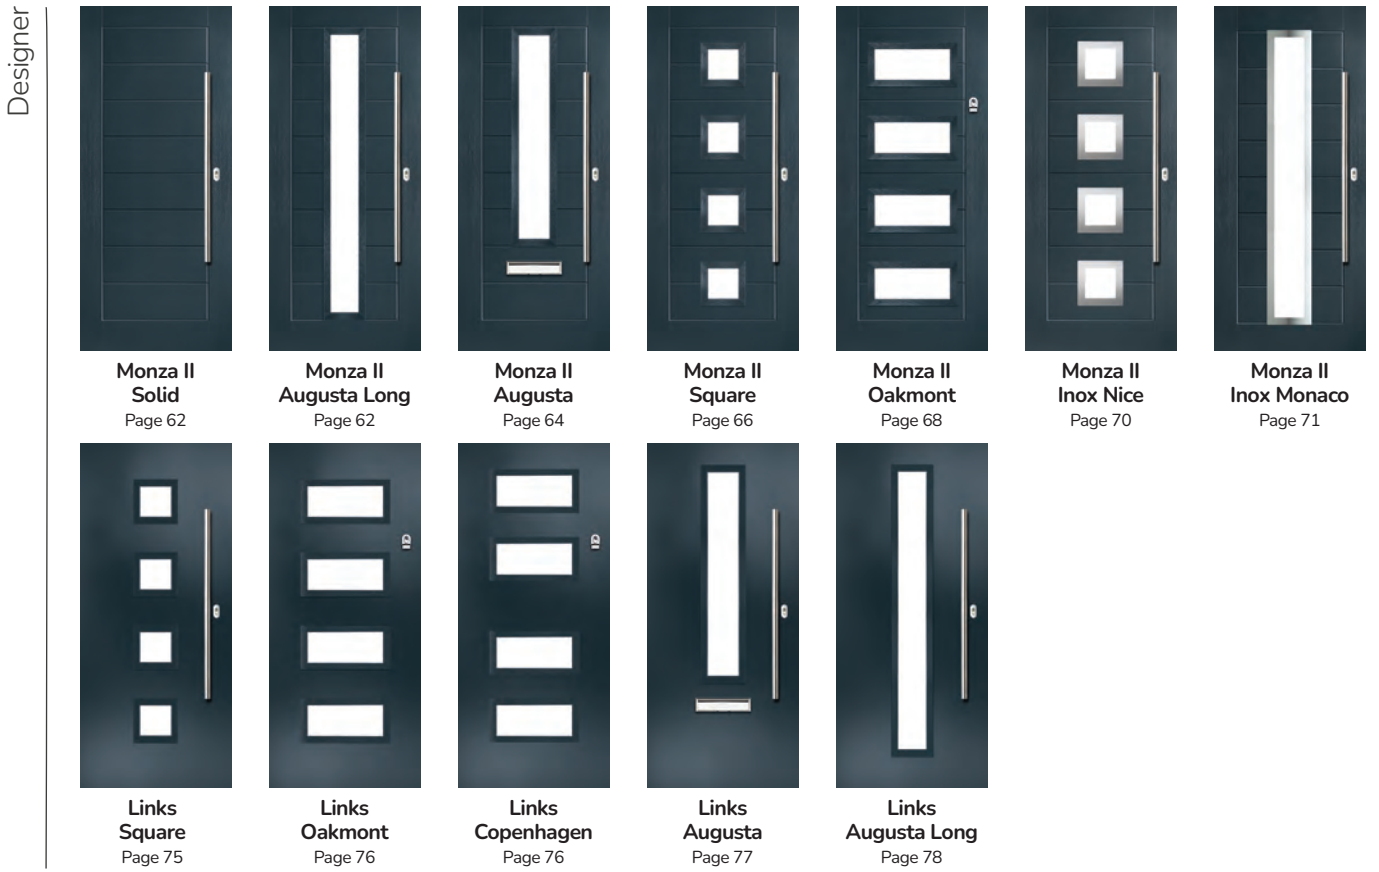

Inox Barcelona
Page 60

A designer collection of unique doors: the smooth/etched LINKS door, glazed using the FLiP® Flat Stipple cassette choice, or the stunning Monza II door with our FLiP® Flat Grained cassette or Inox™ stainless steel frames.