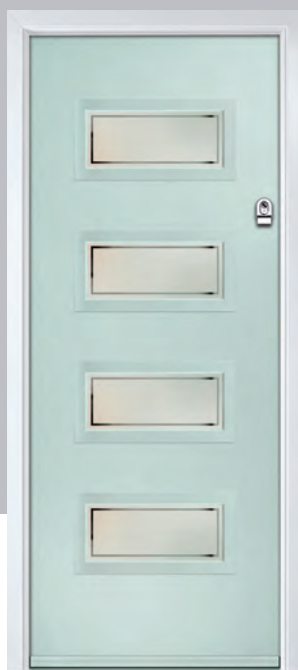

Door Colour: Moonshine
Door Glass: Victorian Border