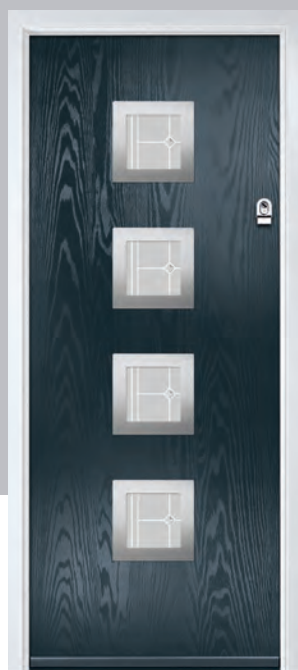

Inox Nice

The Inox Nice door offers a Mediterranean style with four decorative lites that allow the light to stream in.

Door Colour: Slate | Door Glass: Trinity

Door Colour: Clay
Door Glass: Vector (Black Only)