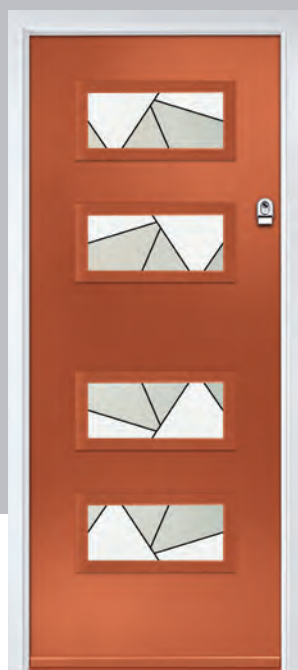

Door Colour: Florida
Door Glass: Tectronic

Copenhagen Option