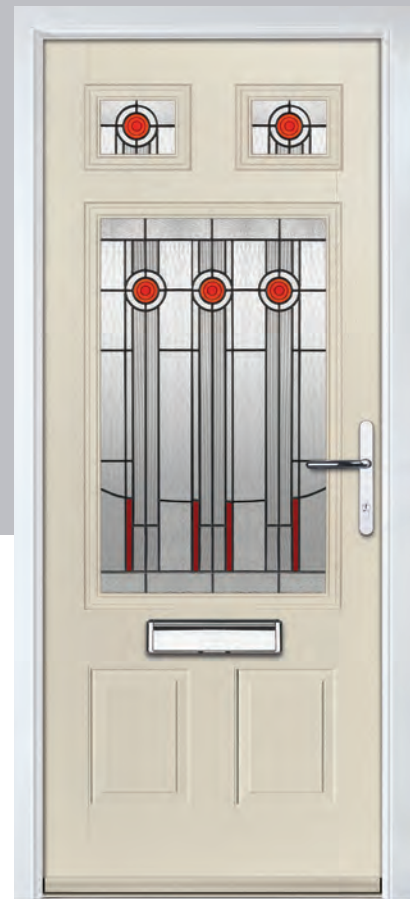

Stormy Seas

Mulberry

Door Colour: **White**

Door Glass: **Graphite**

Door Colour: **Clotted Cream**

Door Glass: **Metropolis**