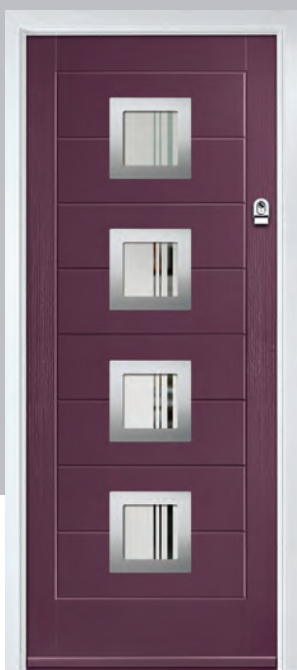

Door Colour: Mulberry
Door Glass: Skyline