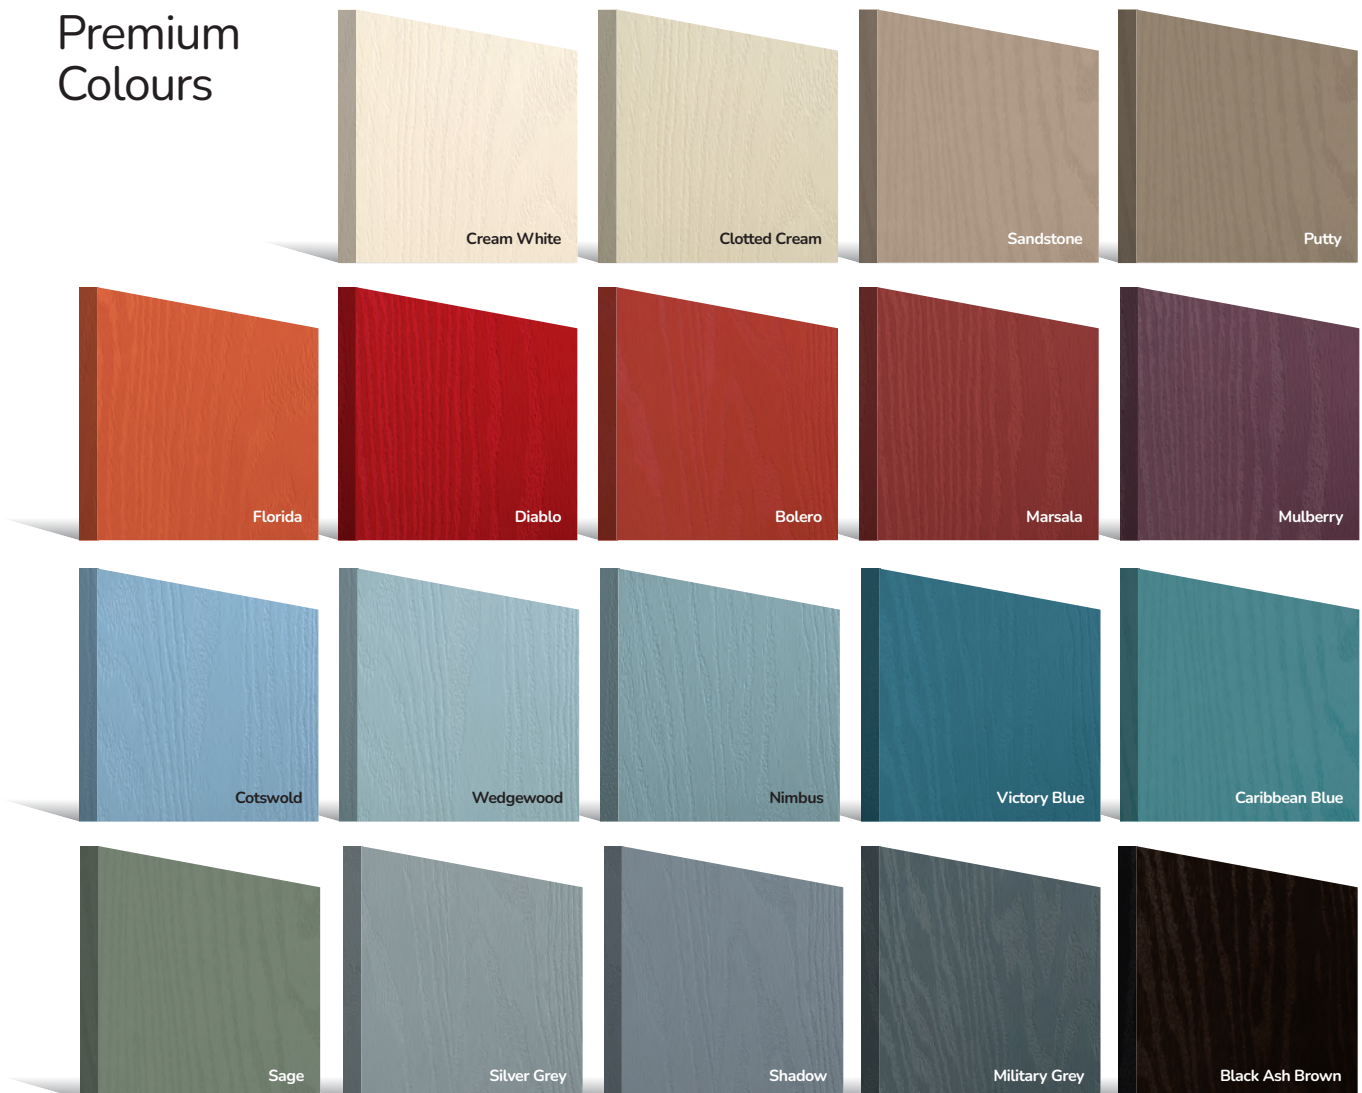

Standard Colours

A range of 9 external colours with white interior as standard. Coloured both sides is a cost option.

Premium Colours

*Some RAL colours containing luminous elements are unavailable

PAiNT allows us to colour match anything