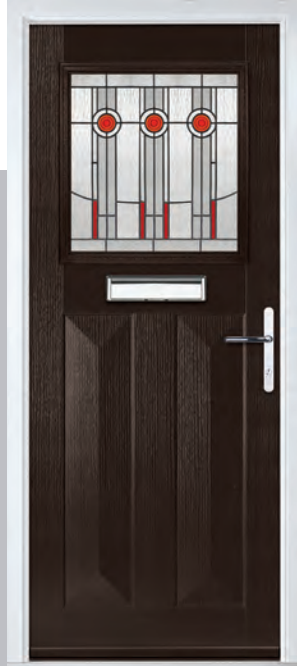

Door Colour: Black Ash Brown

Door Glass: Metropolis