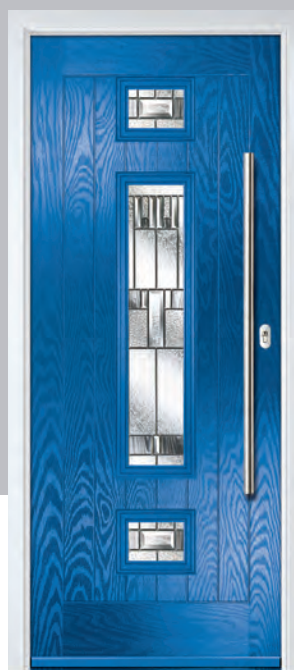

Door Colour: Moonshine | Door Glass: Palazzo

Door Colour: Anthracite Grey
Door Glass: Louisiana

Door Colour: Agate Grey
Door Glass: Graphite

Door Colour: Emerald
Door Glass: Cubic

Door Colour: French Blue
Door Glass: Birchwood