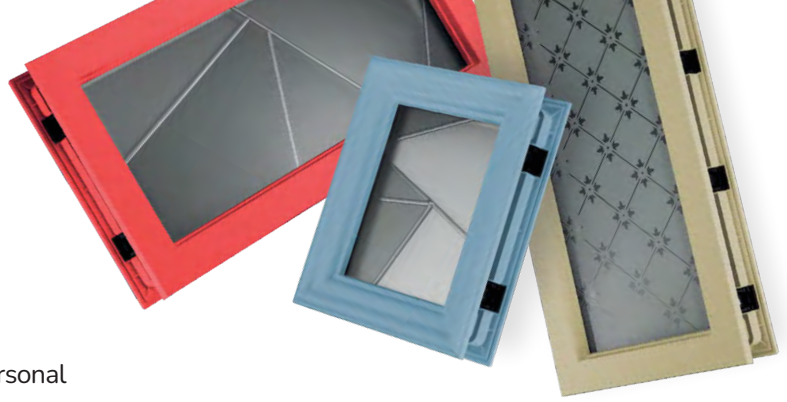

Door Glass: Louisiana

Medinah sidelights can now use the FLiP® Standard Cassettes as well as the FLiP® Flat Grained and Flat Stipple.

Door Colour: Wedgewood

Door Glass: Hathaway

Decorative Glass Options

Decorative Glass transforms doors and makes a personal statement. We offer a range of styles to suit all budgets and tastes from contemporary styling to traditional choices. All our decorative glass is manufactured to the highest possible standards.

Traditional

Exclusive

4 Bevel

A simple glass design combining 4 clear bevelled glass squares and blackened coming that allows the light to flood.

Artisan

Striking and flowing elliptical shapes join an array of crystal clear diamond bevels to create a dazzling effect. Glue chip surrounding textures provide a perfect contrasting finish.