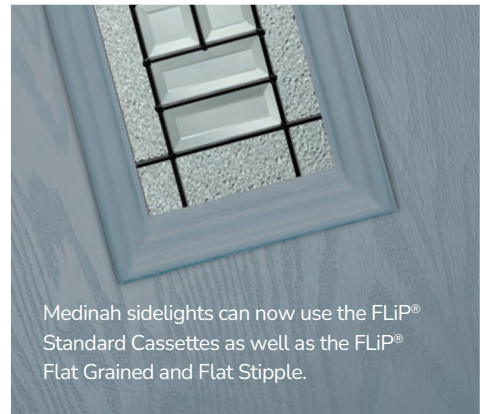

Door Glass: Louisiana

Medinah sidelights can now use the FLiP® Standard Cassettes as well as the FLiP® Flat Grained and Flat Stipple.

Door Colour: Wedgewood

Door Glass: Hathaway

Decorative Glass Options

Decorative Glass transforms doors and makes a personal statement. We offer a range of styles to suit all budgets and tastes from contemporary styling to traditional choices. All our decorative glass is manufactured to the highest possible standards.