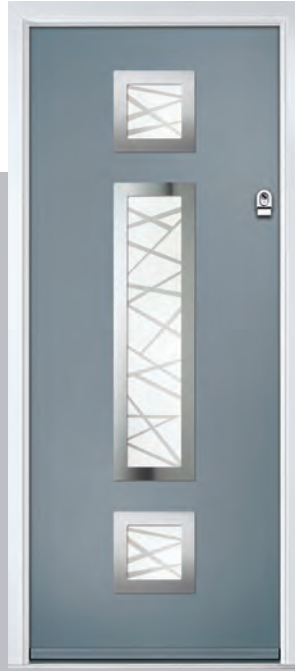

Door Colour: Shadow

Door Glass: Trinity