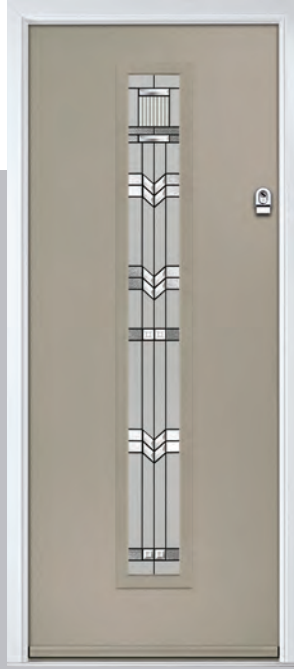

Door Colour: Mushroom

Centre Option

Door Glass: Palazzo