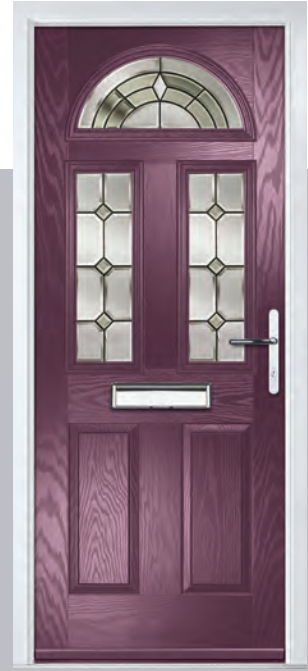

TRADITIONAL

ORIGINAL®
Trending
Colours