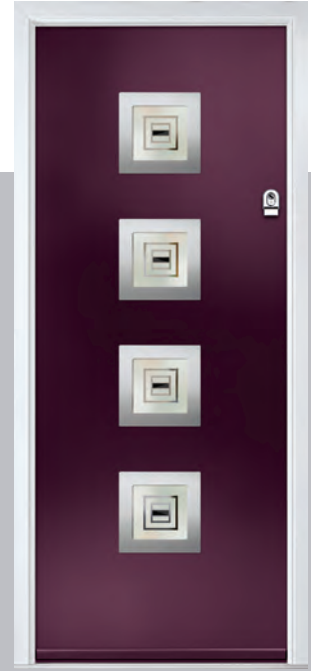

Door Glass: Space

Inox Nice
Silver
Option

DESIGNER

I LINKS DESIGNER DOORS

Links Square

A popular choice with its bold colours and sleek pull handles, makes the perfect statement for a contemporary home.

Door Colour: Slate | Door Glass: Trinity