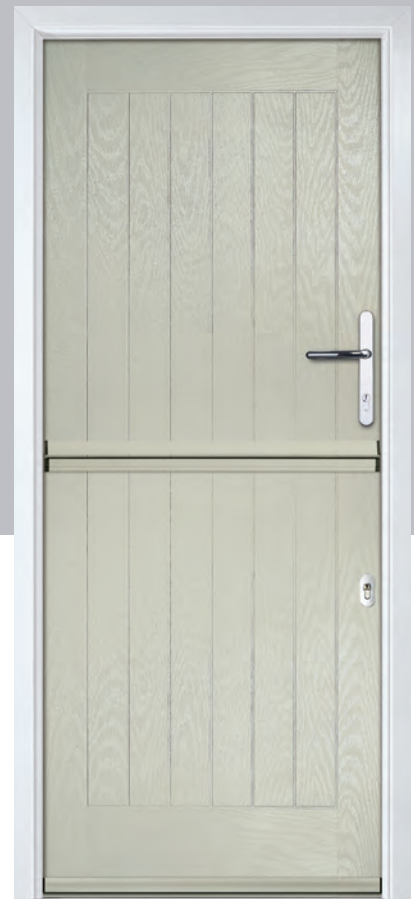

White

Cotswold

Door Colour: Clay

*For glass availability see the respective door style.