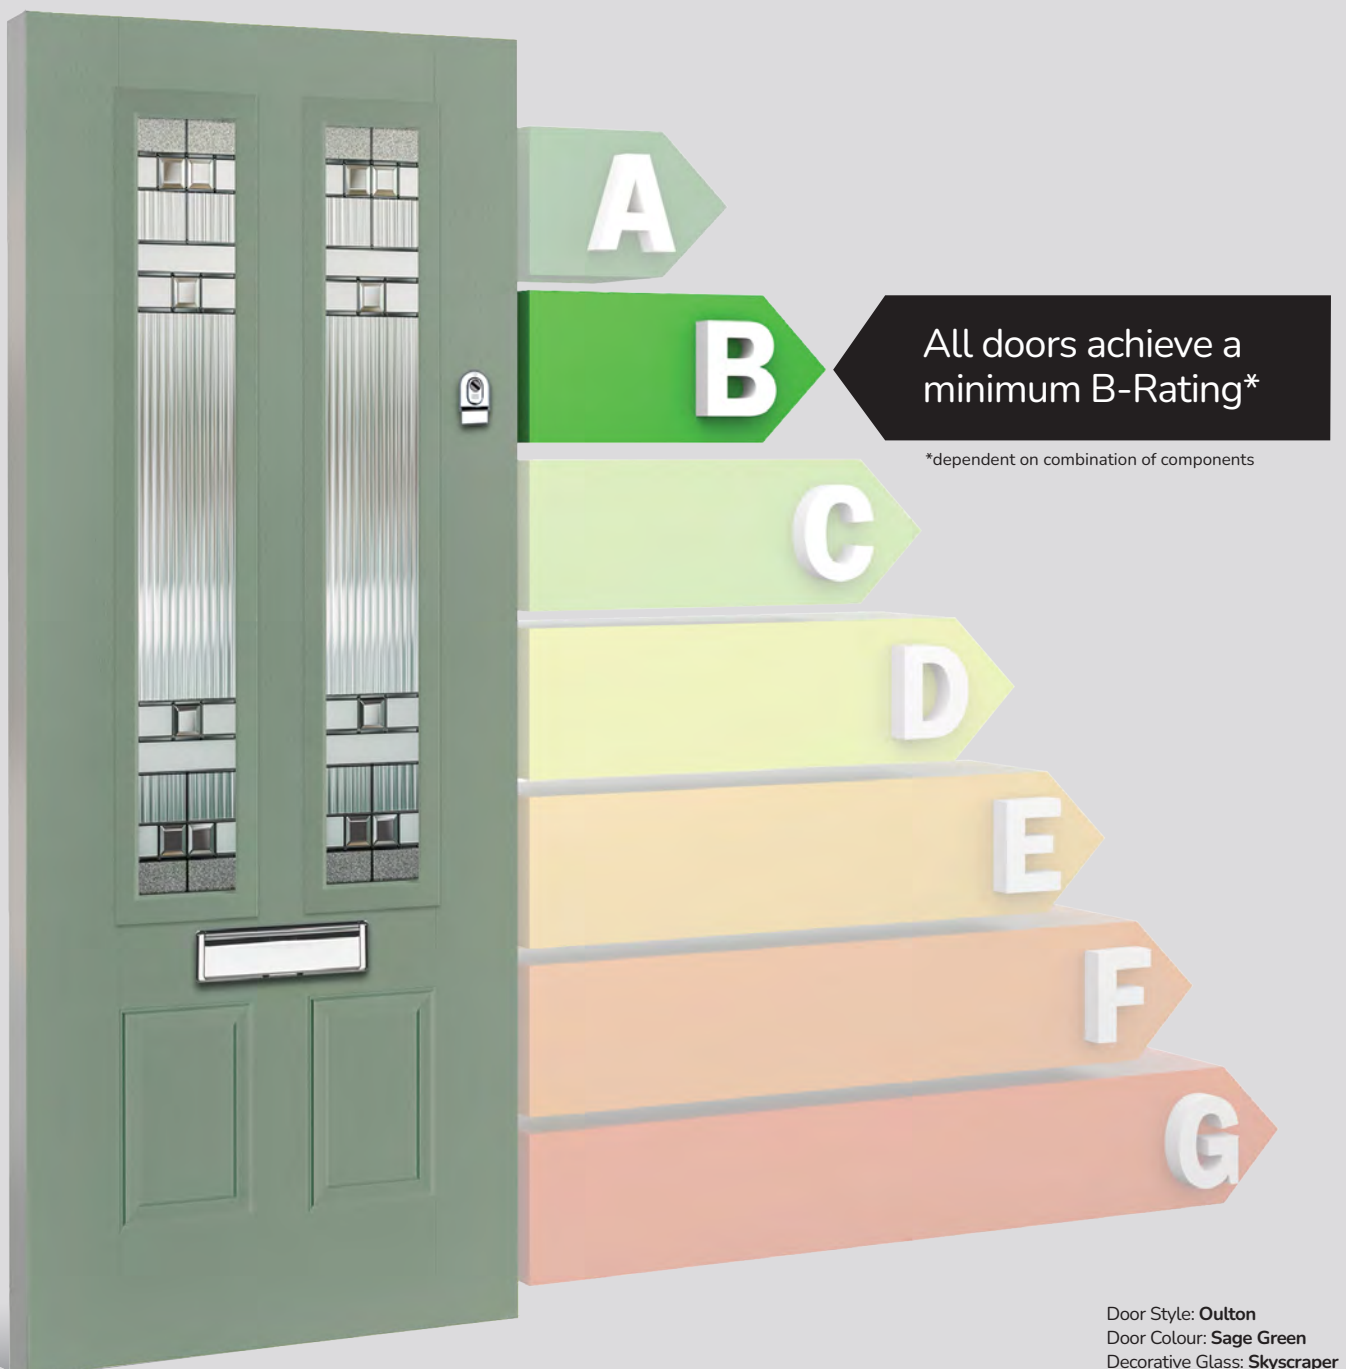

Thermal Performance

The ORiGINAL® composite doors are thermally efficient by design.

The warm foam core allows the door to have a significantly better 'U' value than any other option on the market, meaning your entranceway is more thermally efficient with ORiGINAL.

Our full door range complies with Document L and the requirements of the current Building Regulations.