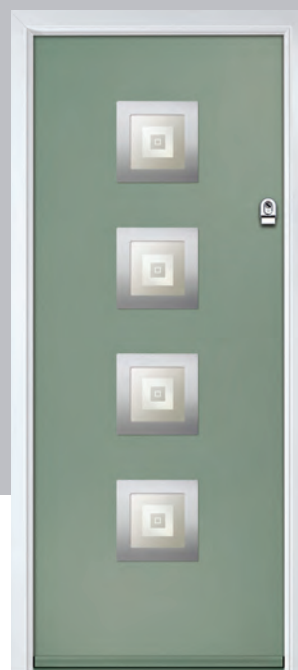

Door Colour: Sage
Door Glass: Cubic

Links Option