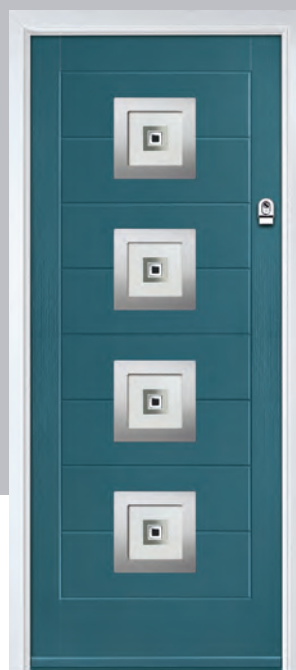

Door Colour: Silver Grey
Door Glass: Graphite

Black Option

Door Colour: Mulberry
Door Glass: Skyline

Door Colour: Alaskan Birch
Door Glass: Trinity

Black Option

Door Colour: Victory Blue
Door Glass: Vector (Black Only)