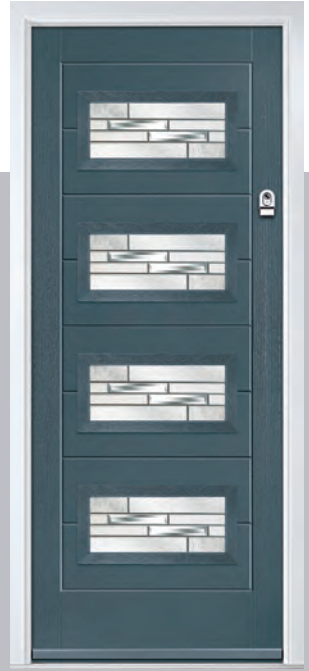

Door Colour: Slate

Door Glass: Lotus

DESIGNER