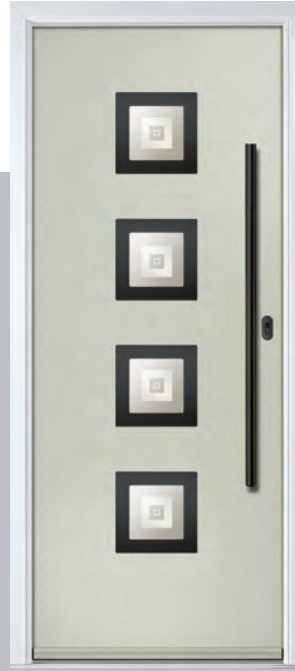

Door Colour: Clay

Door Glass: Cubic