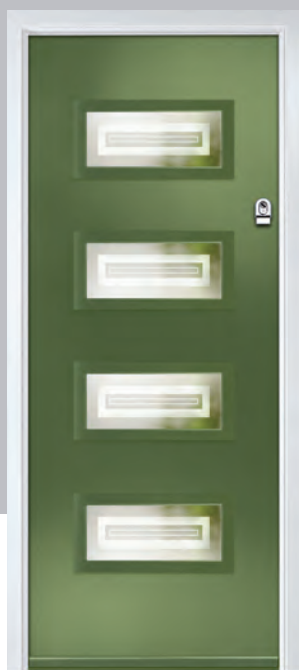

Door Colour: Olive Grove
Door Glass: Cubic