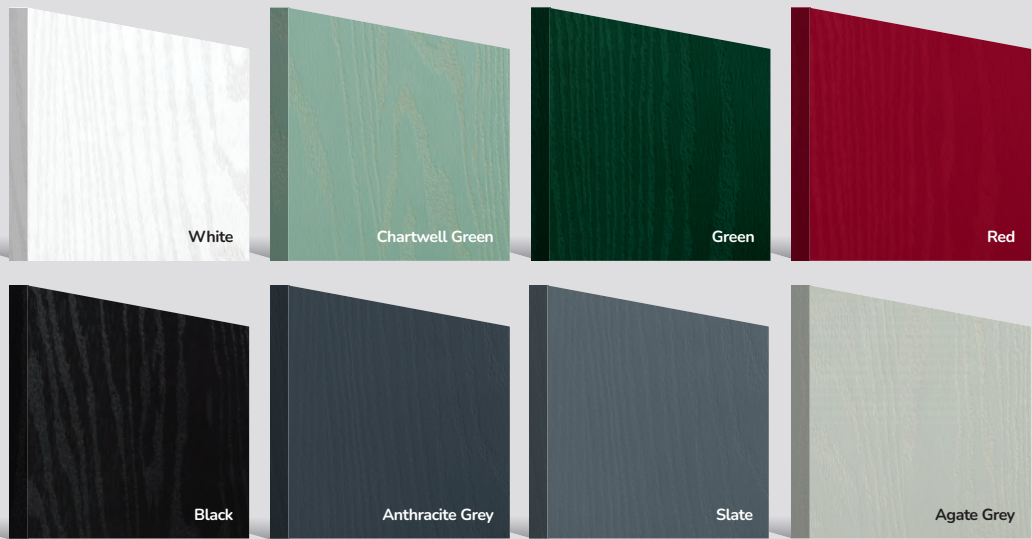

Standard Colours

A range of 9 external colours with white interior as standard. Coloured both sides is a cost option.