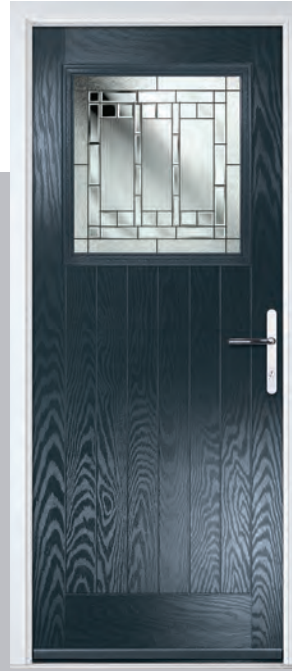

Door Glass: Bevel Square

Door Colour: Chartwell Green

Door Glass: Artemis

Door Colour: Anthracite Grey

Door Glass: Louisiana

Door Colour: Cotswold

Door Glass: Blossom

TRADITIONAL