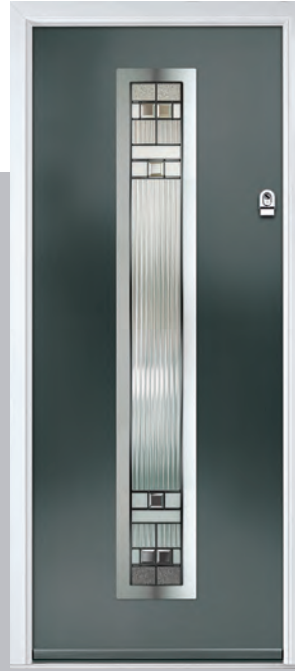

Door Colour: Military Grey

Door Glass: Skyscraper