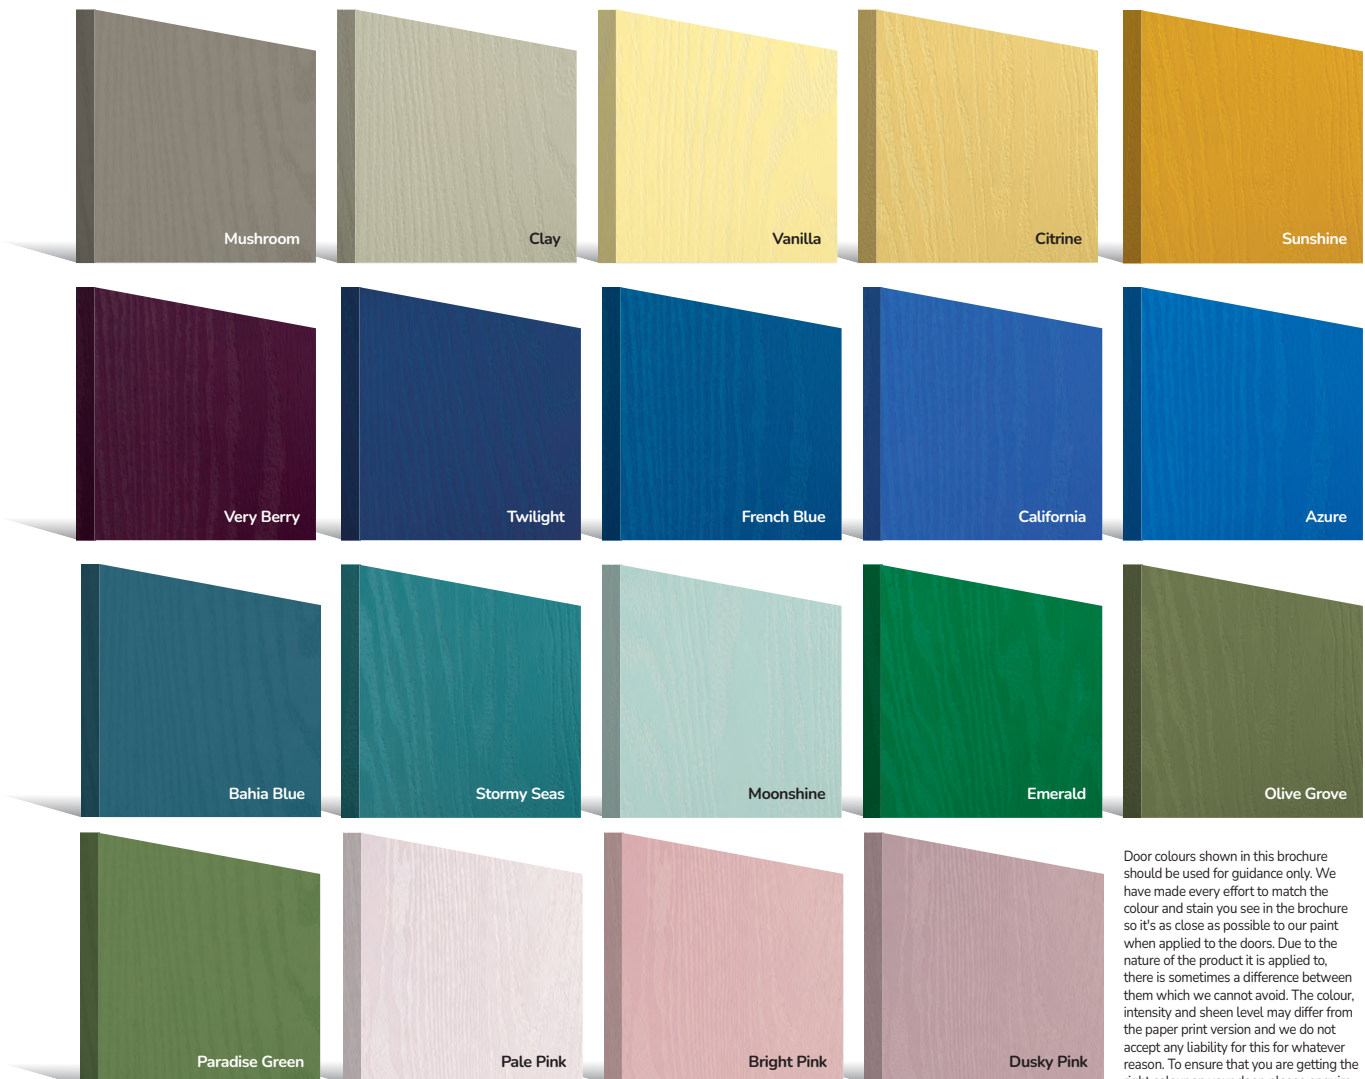

Standard Colours

A range of 9 external colours with white interior as standard. Coloured both sides is a cost option.

Premium Colours

*Some RAL colours containing luminous elements are unavailable

PAiNT allows us to colour match anything

Yes. Anything.

With our high-performance paint technology we can offer any colour door you desire.

PATiNA

An exciting range of 6 patina colours are available exclusively on the Monza II, Eaton, Knightsbridge, Tatton, Gleneagles, Oulton, Grove and Kings door styles.